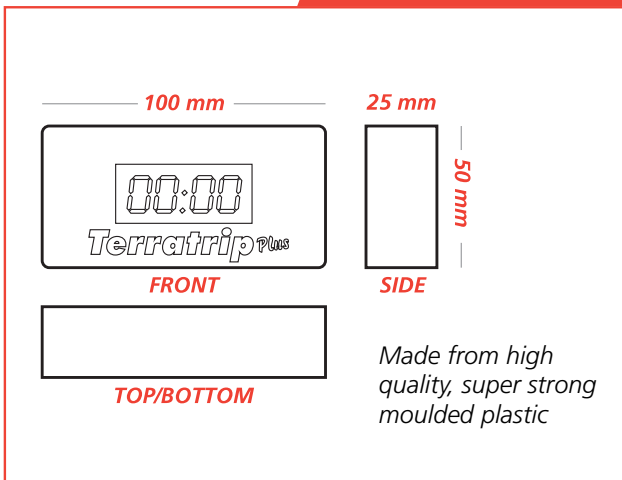

Terratrip Remote Display

T016

Optional remote display for speed, interval distance or average speed. Compatible with all 202 and 303 TerraTrips

SIZE AND DIMENSIONS

FEATURES

- 202 & 303 Plus, Interval Distance up to 99.99, Road Survey 9.999
- 202 Plus, Speed. No speed if connected to 202 Classic
- 303 Plus, Speed and Average Speed
- Shows Miles or km
- Display back lighting

thoroughbred performance - when every second counts